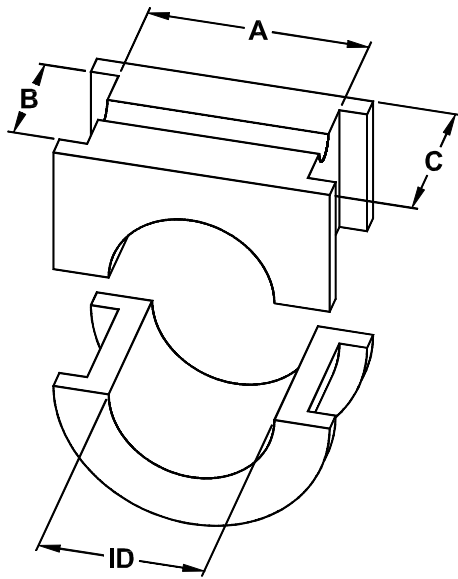

TYPE 226

Fits hanger styles 226, 220, 326, 20B, 26B & 28B

PART NO.	ID	A	B	C
WX1000-226	1	1 ¹ / ₂	1 ¹ / ₁₆	1 ⁷ / ₁₆
WX1500-226	1 ¹ / ₂	2 ¹ / ₈	1 ⁹ / ₁₆	1 ¹⁵ / ₁₆
WX2000-226	2	2 ³ / ₄	1 ⁹ / ₁₆	1 ¹⁵ / ₁₆
WX2716-226	2 ⁷ / ₁₆	3 ¹ / ₄	2 ³ / ₈	2 ¹⁵ / ₁₆
WX3000-226	3	4	2 ³ / ₈	2 ¹⁵ / ₁₆
WX3716-226	3 ⁷ / ₁₆	4 ³ / ₄	3 ¹ / ₈	3 ¹⁵ / ₁₆

TYPE 216

Fits hanger styles 216, 230, 316, 16B & 216F

PART NO.	ID	A	B	C
WX1000-216	1	1 ⁹ / ₁₆	1 ¹ / ₈	1 ⁷ / ₁₆
WX1500-216	1 ¹ / ₂	2 ¹ / ₄	1 ³ / ₈	1 ¹⁵ / ₁₆
WX2000-216	2	3 ¹ / ₄	1 ⁵ / ₈	1 ¹⁵ / ₁₆
WX2716-216	2 ⁷ / ₁₆	4	1 ⁵ / ₈	2 ¹⁵ / ₁₆
WX3000-216	3	4 ¹ / ₂	2 ¹ / ₈	2 ¹⁵ / ₁₆
WX3716-216	3 ⁷ / ₁₆	4 ⁷ / ₈	2 ¹¹ / ₁₆	3 ¹⁵ / ₁₆

Add suffix "T" to order "Top" (square half) only.
Add suffix "B" to order "Top" (round half) only.

TYPE 226

TYPE 216

**CUSTOM SIZES AVAILABLE
UPON REQUEST**

WOODEX

BEARING COMPANY, INC.

216 BAY POINT ROAD, GEORGETOWN, MAINE 04548-3509 USA