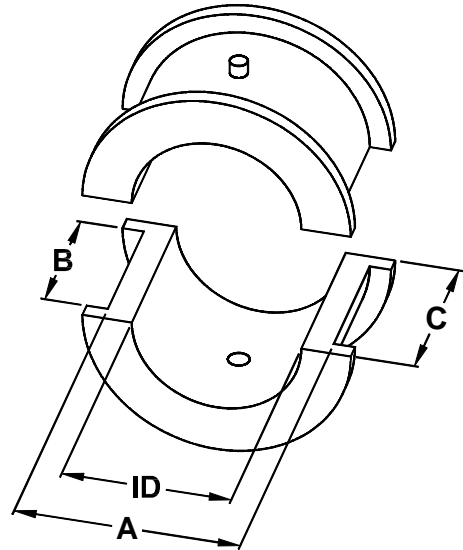

TYPE 226

Fits hanger styles 226, 220, 326, 20B, 26B & 28B

PART NO.	ID	A	B	C
WX1000-226	1	1 ¹ / ₂	1 ¹ / ₁₆	1 ⁷ / ₁₆
WX1500-226	1 ¹ / ₂	2 ¹ / ₈	1 ⁹ / ₁₆	1 ¹⁵ / ₁₆
WX2000-226	2	2 ³ / ₄	1 ⁹ / ₁₆	1 ¹⁵ / ₁₆
WX2716-226	2 ⁷ / ₁₆	3 ¹ / ₄	2 ³ / ₈	2 ¹⁵ / ₁₆
WX3000-226	3	4	2 ³ / ₈	2 ¹⁵ / ₁₆
WX3716-226	3 ⁷ / ₁₆	4 ³ / ₄	3 ¹ / ₈	3 ¹⁵ / ₁₆

TYPE 216

Fits hanger styles 216, 230, 316, 16B & 216F

PART NO.	ID	A	B	C
WX1000-216	1	1 ⁹ / ₁₆	1 ¹ / ₈	1 ⁷ / ₁₆
WX1500-216	1 ¹ / ₂	2 ¹ / ₄	1 ³ / ₈	1 ¹⁵ / ₁₆
WX2000-216	2	3 ¹ / ₄	1 ⁵ / ₈	1 ¹⁵ / ₁₆
WX2716-216	2 ⁷ / ₁₆	4	1 ⁵ / ₈	2 ¹⁵ / ₁₆
WX3000-216	3	4 ¹ / ₂	2 ¹ / ₈	2 ¹⁵ / ₁₆
WX3716-216	3 ⁷ / ₁₆	4 ⁷ / ₈	2 ¹¹ / ₁₆	3 ¹⁵ / ₁₆

Add suffix "T" to order "Top" (square half) only.
Add suffix "B" to order "Top" (round half) only.

TYPE 226

TYPE 216

**CUSTOM SIZES AVAILABLE
UPON REQUEST**

WOODEX

BEARING COMPANY, INC.

216 BAY POINT ROAD, GEORGETOWN, MAINE 04548-3509 USA