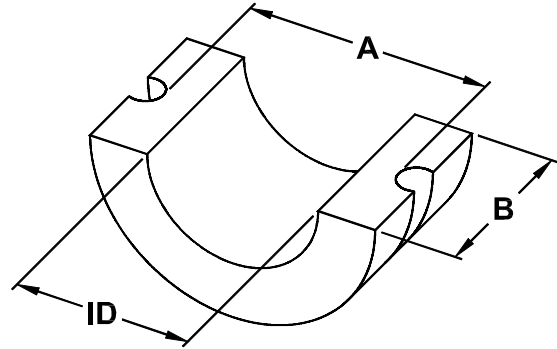

TYPE 18B

Fits hanger styles 18B, 19B, 17 & 40

PART NO.	ID	A	B
WX1000-18B	1	1 ^{1/2}	1 ^{7/16}
WX1506-18B (6" TROUGH)	1 ^{1/2}	2	1 ^{15/16}
WX1509-18B (9" TROUGH)	1 ^{1/2}	2 ^{3/8}	1 ^{15/16}
WX2000-18B	2	3	1 ^{15/16}
WX2716-18B	2 ^{7/16}	3 ^{11/16}	2 ^{15/16}
WX3000-18B	3	4 ^{1/8}	2 ^{15/16}
WX3716-18B	3 ^{7/16}	4 ^{11/16}	3 ^{15/16}

TYPE 18B

**CUSTOM SIZES AVAILABLE
UPON REQUEST**

WOODEX

BEARING COMPANY, INC.

216 BAY POINT ROAD, GEORGETOWN, MAINE 04548-3509 USA

(800) 526-8800 Nationwide; 1 (207) 371-2210 Outside USA

FAX: 1 (207) 371-2169 e-mail: sales@woodex-meco.com